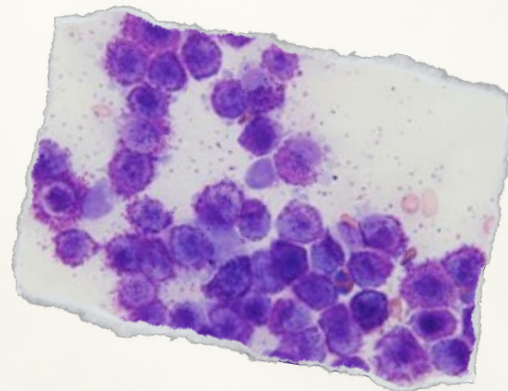

BOREAL

VETERINARY CENTRE

Cancer Coles Notes: Three Common Canine Cancers by Dr. Jennifer Hay, DVM, DACVIM (Onc)

About: This presentation is a brief overview of three common cancers that we see in dogs: lymphoma, mast cell tumours, and soft tissue sarcomas. We will cover typical presentation, recommended diagnostics, available treatments, and prognoses associated with each type of cancer.

When: February 27th 2024, 5pm to 6pm MST

Where: Boreal Veterinary Centre
13940 164 Street NW Edmonton, AB T5V 0C8

Need to Know Details:

- Total of 1 CE Credit
- Please RSVP via email to: katie.brisebois@borealvet.com by Feb. 19th
- In-person option: 15 attendees maximum, snacks will be provided
- Online Teams option - link emailed after RSVP